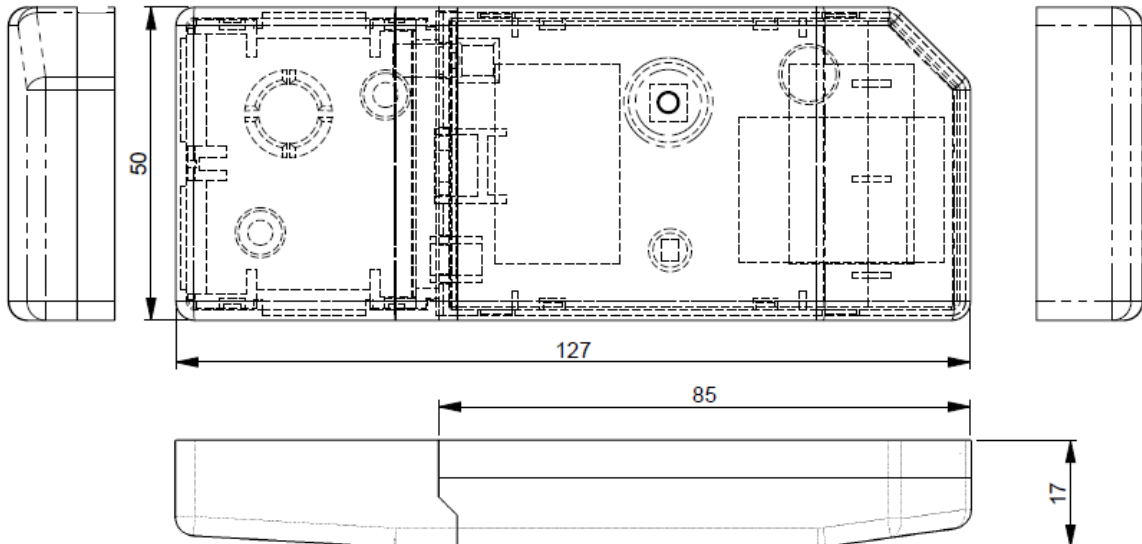

FJ-AC-WiFi-1

Wi-Fi interface for Fujitsu air conditioners

Enclosure	ABS (UL 94 V-0). 2,1 mm thickness
Dimensions	127 x 50 x 17 mm
Weight	80g
Colour	White
Power supply	12V, 60mA typical Doesn't require external power supply (supplied by the AC Unit)
Radio Parameters	RF Frequency range: 2412 to 2484 MHz Output power (average): - 20 dBm (11Mb/Sec.) - 14 dBm (72.2Mb/Sec.)
Mounting	Wall
LED indicators	1 x Device status
Operating Temperature	From 0°C to 40°C
Operating humidity	<93% HR, no condensation
Stock humidity	<93% HR, no condensation
RoHS conformity	Compliant with RoHS directive (2011/65/EU).