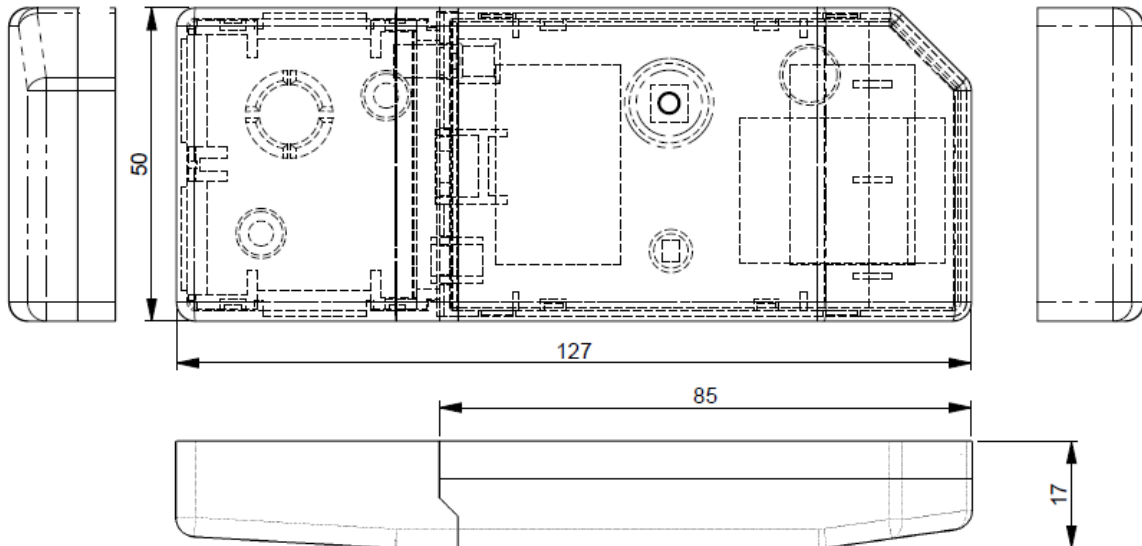

PA-AC-WiFi-1B

Wi-Fi interface for Panasonic air conditioners

Enclosure	ABS (UL 94 V-0). 2,1 mm thickness
Dimensions	127 x 50 x 17 mm
Weight	80g
Colour	White
Power supply	12V, 60mA typical Doesn't require external power supply (supplied by the AC Unit)
Radio Parameters	RF Frequency range: 2412 to 2484 MHz Output power (average): - 20 dBm (11Mb/Sec.) - 14 dBm (72.2Mb/Sec.)
Mounting	Wall
LED indicators	1 x Device status
Operating Temperature	From 0°C to 40°C
Operating humidity	<93% HR, no condensation
Stock humidity	<93% HR, no condensation
RoHS conformity	Compliant with RoHS directive (2011/65/EU).